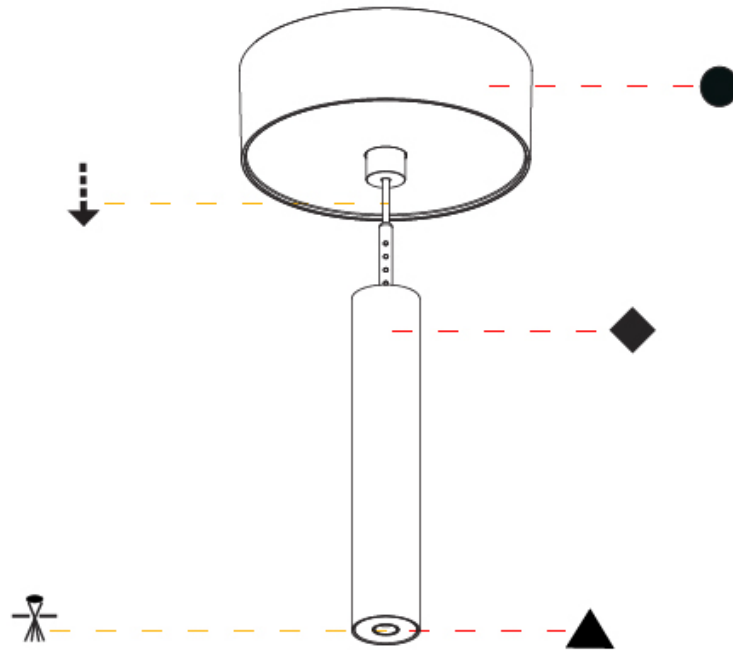

Shape: Cylinder
 Diameter (mm): 28
 Diameter (in): 1 1/8
 Height (mm): 150
 Height (in): 5 7/8
 Max. Overall Height (mm): 2150
 Max. Overall Height (in): 84 3/8
 Light Distribution: Downlight
 Weight (kg): 0.422
 Weight (lbs): 0.93
 Fixture Finish: [SSR / BKV / CWI / CRY / HAB / UFT / ITA / RUA / FTG / MYG / LOD / PUS / FRO / FUP / KIA / POP / BLS / SPG / MEY / GOH / GUM / CHC / COM / ABZ / JAG / OBR / MOS / ROR](#)
 Fixture Material: Aluminum
 Cable Details: [2000mm or 4000mm Black Cable](#)

OPTICAL

Optic°: [24 / 32 / 34 / 55 / 58](#)

RATINGS AND CERTIFICATIONS

Certified By: Certified for North American Standards
 IP rating: IP20

HANGOVER PLUG MONOPOINT SURFACE CANOPY SUSPENSION

A30824-

PROJECT
TYPE
SPECIFIER
QUANTITY
DATE

Shape: Cylinder
 Diameter (mm): 28
 Diameter (in): 1 1/8
 Height (mm): 300
 Height (in): 11 13/16
 Max. Overall Height (mm): 2300
 Max. Overall Height (in): 90 3/16
 Light Distribution: Downlight
 Weight (kg): 0.75
 Weight (lbs): 1.65
 Fixture Finish: SSR / BKV / CWI / CRY / HAB / UFT / ITA / RUA / FTG / MYG / LOD / PUS / FRO / FUP / KIA / POP / BLS / SPG / MEY / GOH / GUM / CHC / COM / ABZ / JAG / OBR / MOS / ROR
 Fixture Material: Aluminum
 Cable Details: 2000mm or 4000mm Black Cable