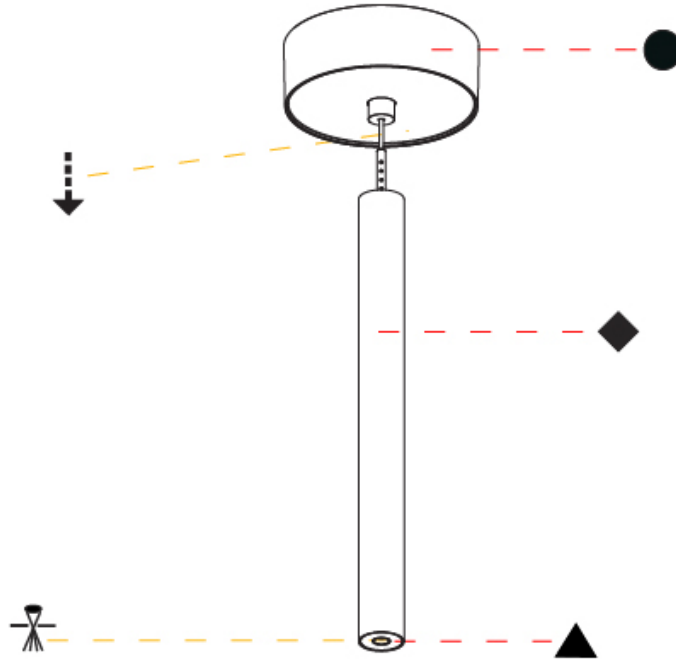

Shape: Cylinder
 Diameter (mm): 28
 Diameter (in): 1 1/8
 Height (mm): 150
 Height (in): 5 7/8
 Max. Overall Height (mm): 2150
 Max. Overall Height (in): 84 3/8
 Light Distribution: Downlight
 Weight (kg): 0.422
 Weight (lbs): 0.93
 Fixture Finish: [SSR / BKV / CWI / CRY / HAB / UFT / ITA / RUA / FTG / MYG / LOD / PUS / FRO / FUP / KIA / POP / BLS / SPG / MEY / GOH / GUM / CHC / COM / ABZ / JAG / OBR / MOS / ROR](#)
 Fixture Material: Aluminum
 Cable Details: [2000mm or 4000mm Black Cable](#)

Shape: Cylinder
 Diameter (mm): 28
 Diameter (in): 1 1/8
 Height (mm): 300
 Height (in): 11 13/16
 Max. Overall Height (mm): 2300
 Max. Overall Height (in): 90 3/16
 Light Distribution: Downlight
 Weight (kg): 0.75
 Weight (lbs): 1.65
 Fixture Finish: SSR / BKV / CWI / CRY / HAB / UFT / ITA / RUA / FTG / MYG / LOD / PUS / FRO / FUP / KIA / POP / BLS / SPG / MEY / GOH / GUM / CHC / COM / ABZ / JAG / OBR / MOS / ROR
 Fixture Material: Aluminum
 Cable Details: 2000mm or 4000mm Black Cable

OPTICAL

Optic°: 24 / 32 / 34 / 55 / 58

RATINGS AND CERTIFICATIONS

Certified By: Certified for North American Standards
 IP rating: IP20

HANGOVER PLUG MONOPOINT SURFACE CANOPY SUSPENSION

A30845-

PROJECT
TYPE
SPECIFIER
QUANTITY
DATE

Shape: Cylinder
 Diameter (mm): 28
 Diameter (in): 1 1/8
 Height (mm): 450
 Height (in): 17 11/16
 Max. Overall Height (mm): 2450
 Max. Overall Height (in): 96 7/16
 Light Distribution: Downlight
 Weight (kg): 0.504
 Weight (lbs): 1.11
 Fixture Finish: SSR / BKV / CWI / CRY / HAB / UFT / ITA / RUA / FTG / MYG / LOD / PUS / FRO / FUP / KIA / POP / BLS / SPG / MEY / GOH / GUM / CHC / COM / ABZ / JAG / OBR / MOS / ROR
 Fixture Material: Aluminum
 Cable Details: 2000mm or 4000mm Black Cable